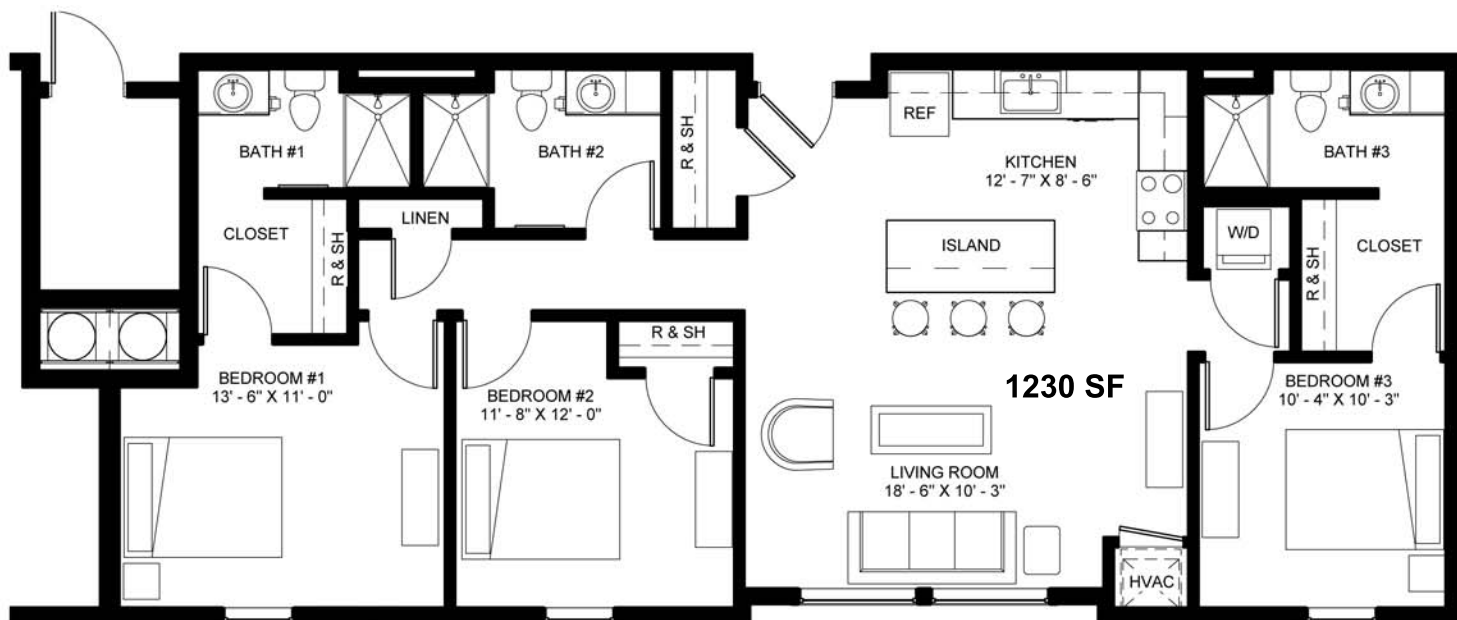

THE RAIL MPLS

GALLOPER

207 307 407 507

Square Feet: 1230

3 Bedrooms

3 Bath