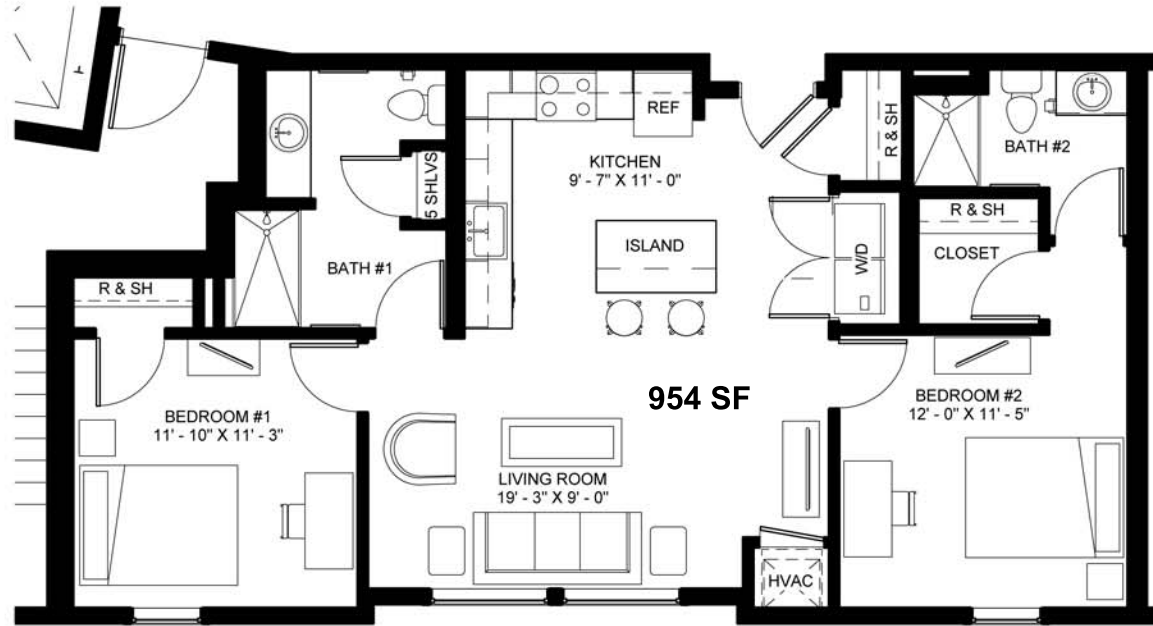

THE RAIL MPLS

COMET

309 409 509

Square Feet: 954

2 Bedrooms

2 Bath