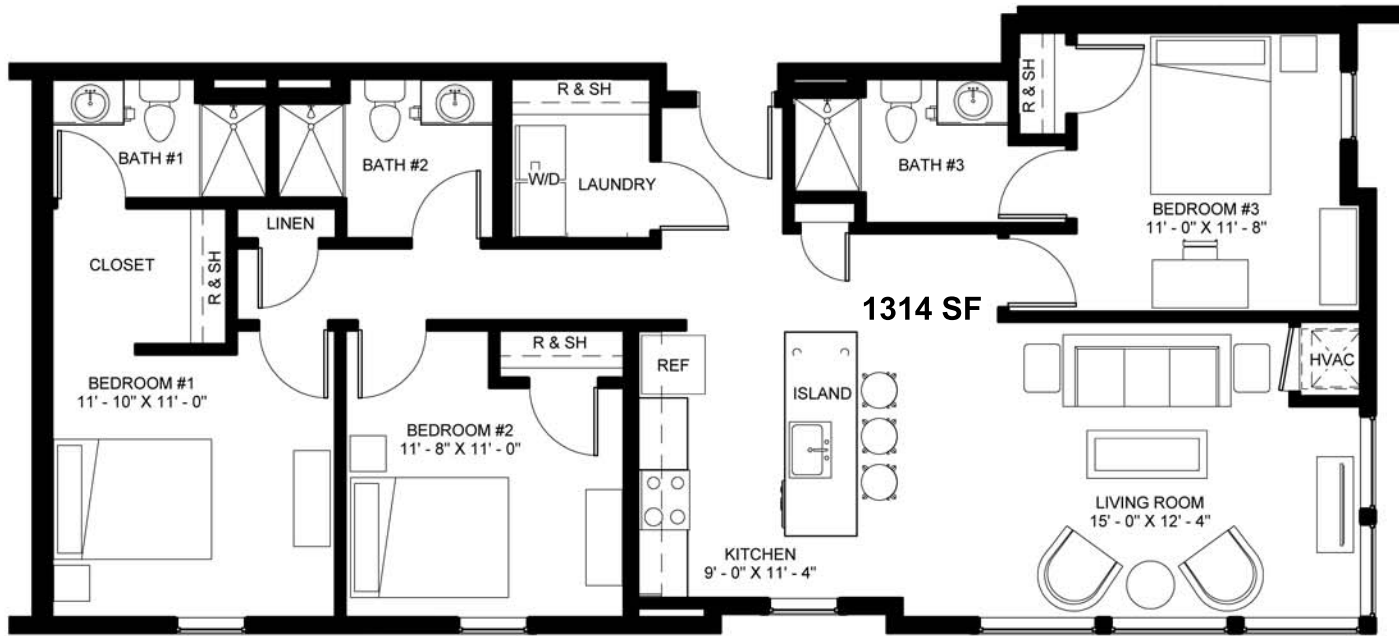

THE RAIL MPLS

CABOOSE

206 306 406 506

Square Feet: 1314

3 Bedrooms

3 Bath